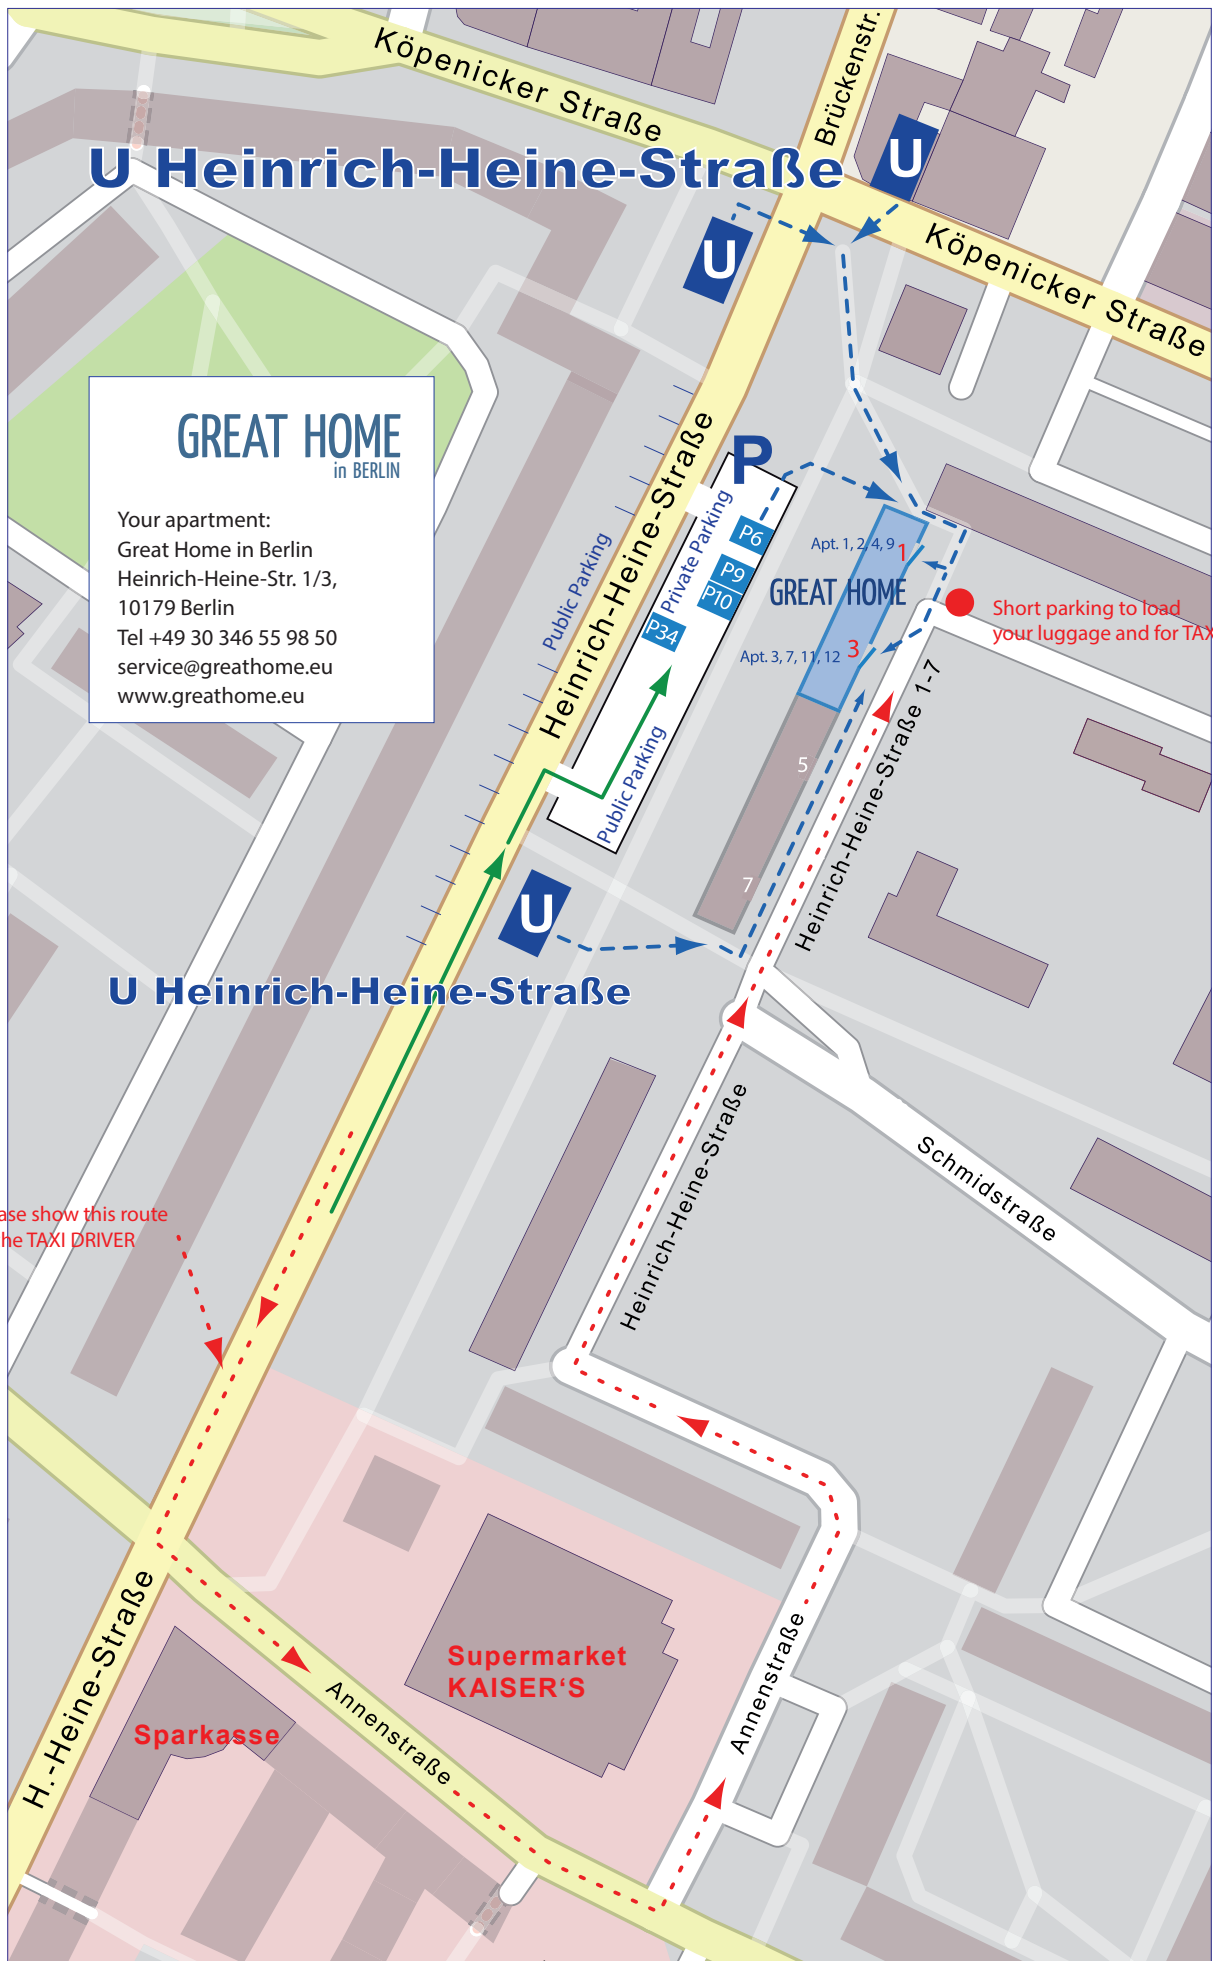

GREAT HOME
in BERLIN

Your apartment:
Great Home in Berlin
Heinrich-Heine-Str. 1/3,
10179 Berlin
Tel +49 30 346 55 98 50
service@greathome.eu
www.greathome.eu

Short parking to load your luggage and for TAXI

Please show this route to the TAXI DRIVER

- - - - - ➔ Walking ways to your apartment (entry is behind the building).
- — — — — ➔ Journey to GREAT HOME private parkings 6, 9, 10 und 34.
- . . . . . ➔ Journey to the frontdoors Heinrich-Heine-Straße 1 and 3 to load or unload your luggage and for TAXI.